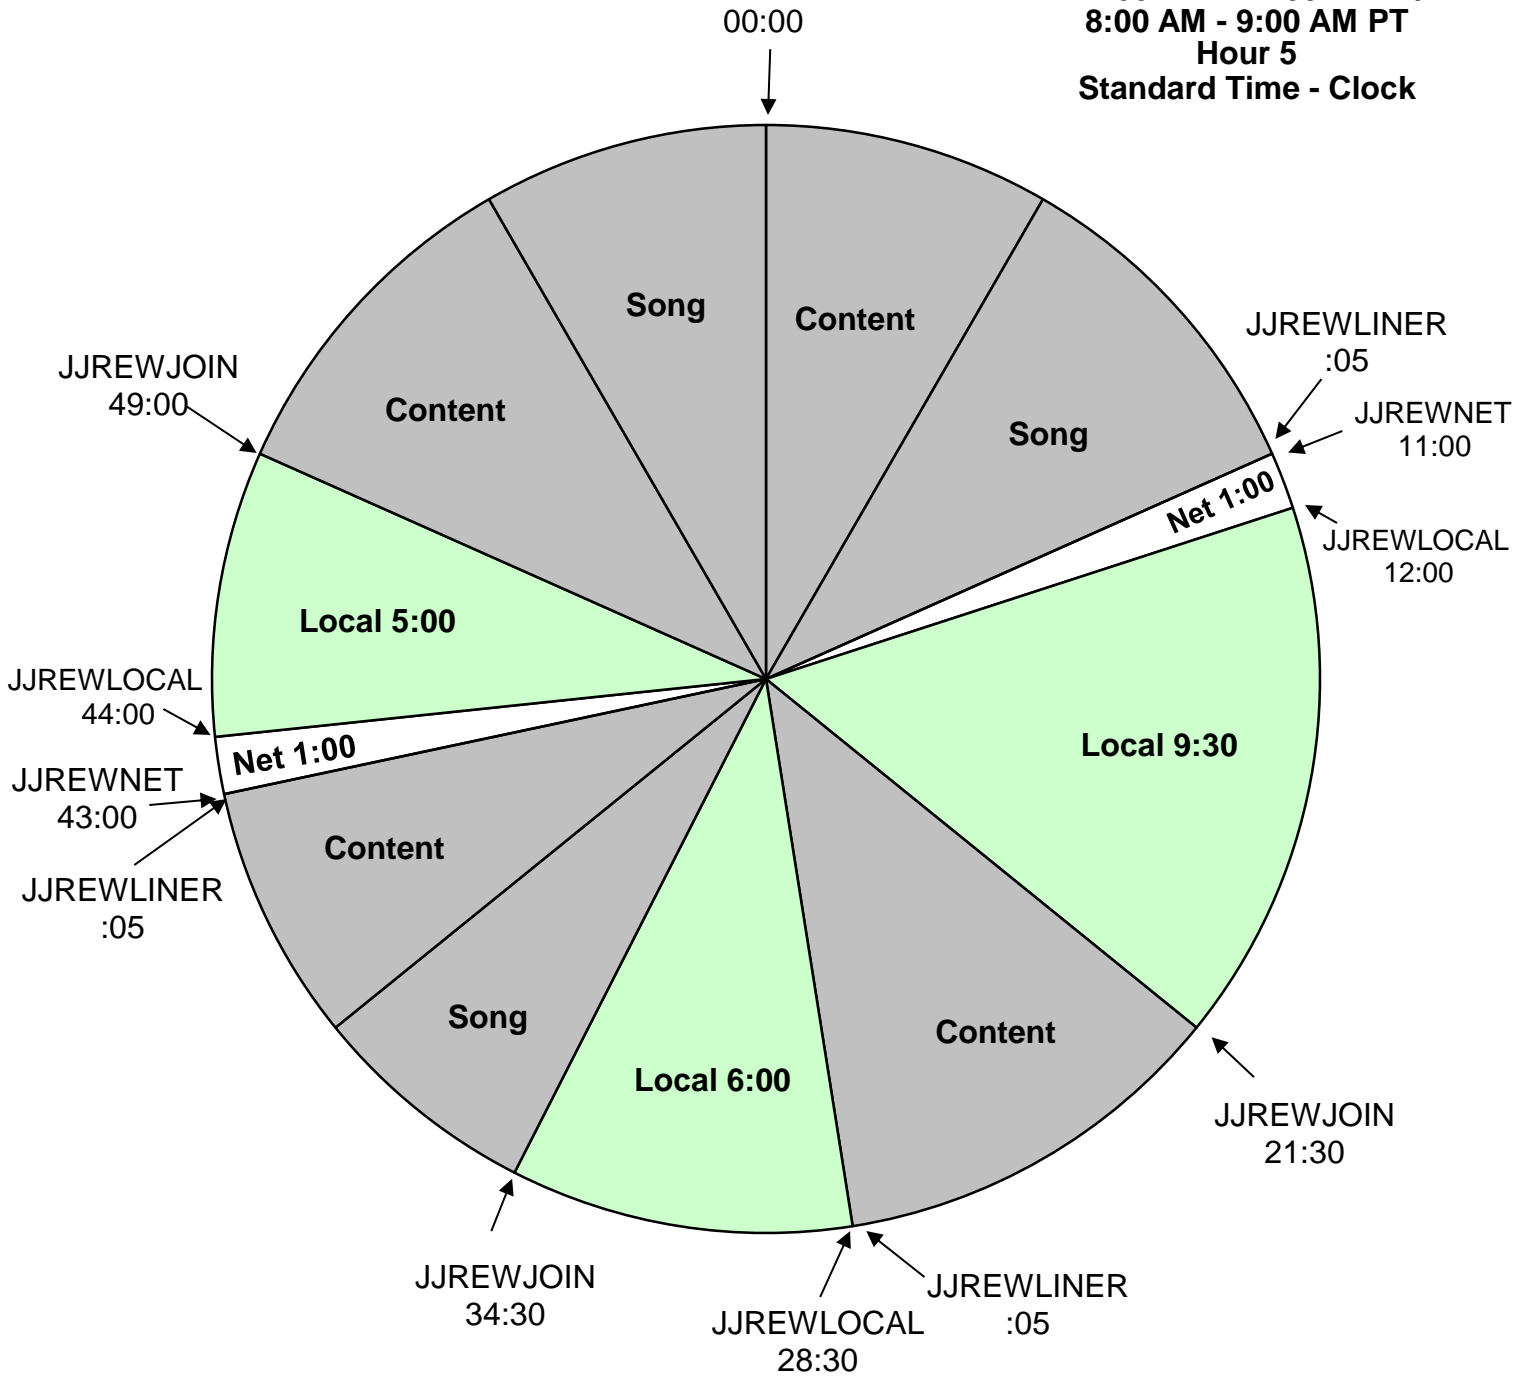

Johnjay and Rich Extra
 Johnjay and Rich Winter Extra
 Effective Date: November 7th,
 2016
 Premiere XDS PRO4-P Satellite
 Mon-Fri
 11:00 AM - 12:00PM ET/
 8:00 AM - 9:00 AM PT
 Hour 5
 Standard Time - Clock

JJREWJOIN: Rejoins Program
 JJREWLOCAL: Local Break
 JJREWNET: Network Break
 JJREWLINER: Locally produced :05 sec liner

All Breaks Float